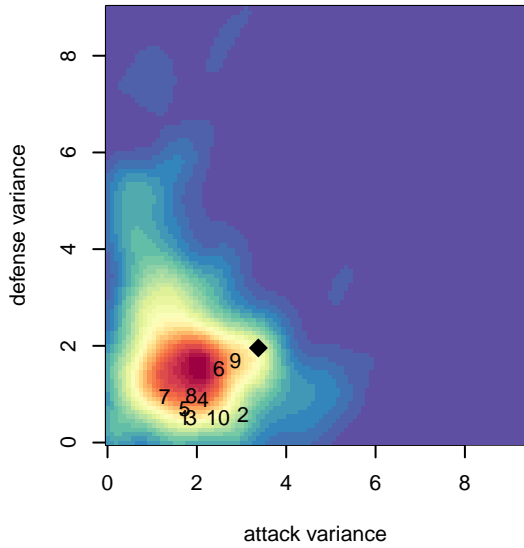

# TC United White G05

Thurston County United  
 Lacey, WA  
 G05 total strength=374  
 attack=0.27 defense=0.19  
 fall league = PSPL Classic 2 U12  
 spr league = Spr PSPL Classic 2 U12  
 notes= FordeNihipali 2016

**attack and defense variance (black dot)  
relative to other teams  
and top 10 in region**

**attack and defense rating  
relative to others at age  
and all opponents in last 13 months**

**Performance relative to 13 month average**