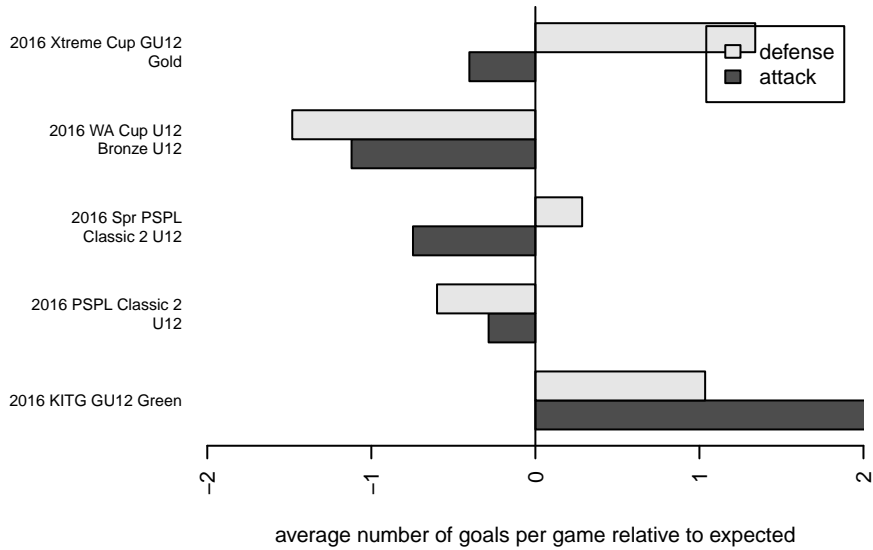

**attack and defense variance (black dot)  
relative to other teams  
and top 10 in region**

**attack and defense rating  
relative to others at age  
and all opponents in last 13 months**

**Performance relative to 13 month average**