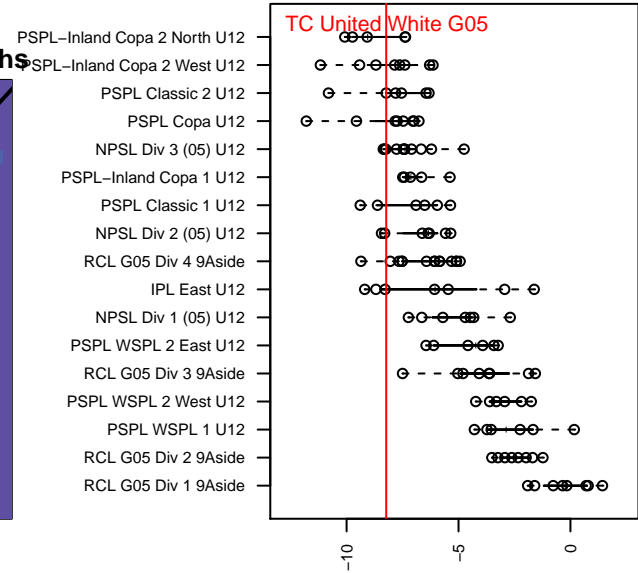

# TC United White G05

Thurston County United  
 Lacey, WA  
 G05 total strength=374  
 attack=0.27 defense=0.19  
 fall league = PSPL Classic 2 U12  
 spr league = Spr PSPL Classic 2 U12  
 notes= FordeNihipali 2016

alt names used:  
 TC United G05 White  
 TC United G05 White  
 TC United G05 White-FordeNihipali  
 TC United G05 White-FordeNihipali  
 TC UNITED G'05 WHITE - FORDE-NIHIPALI

Venues played:  
 2016 KITG GU12 Green  
 2016 Xtreme Cup GU12 Gold  
 2016 PSPL Classic 2 U12  
 2016 Spr PSPL Classic 2 U12  
 2016 WA Cup U12 Bronze U12

**attack and defense variance (black dot)  
relative to other teams  
and top 10 in region**

**attack and defense rating  
relative to others at age  
and all opponents in last 13 months**

**Performance relative to 13 month average**