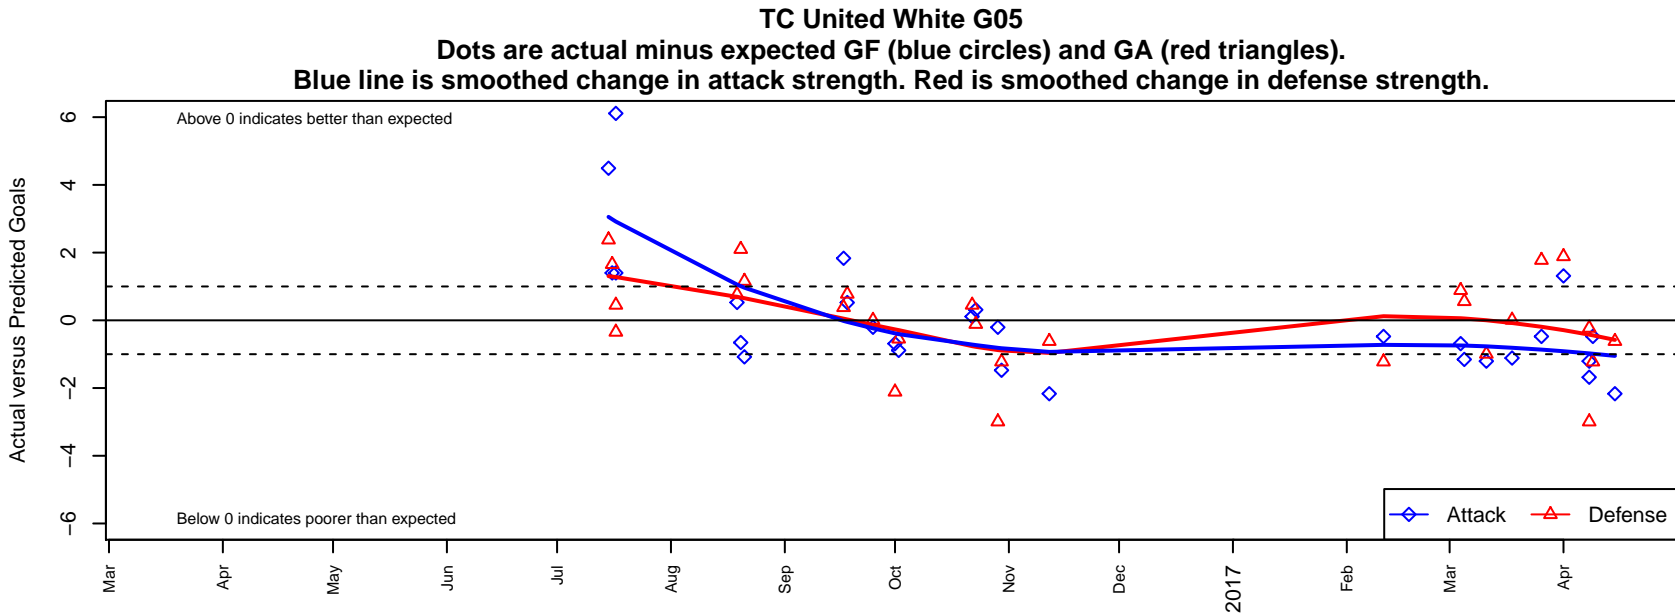

# TC United White G05

Thurston County United  
 Lacey, WA  
 G05 total strength=374  
 attack=0.27 defense=0.19  
 fall league = PSPL Classic 2 U12  
 spr league = Spr PSPL Classic 2 U12  
 notes= FordeNihipali 2016

**attack and defense variance (black dot)  
relative to other teams  
and top 10 in region**

**attack and defense rating  
relative to others at age  
and all opponents in last 13 months**

**Performance relative to 13 month average**