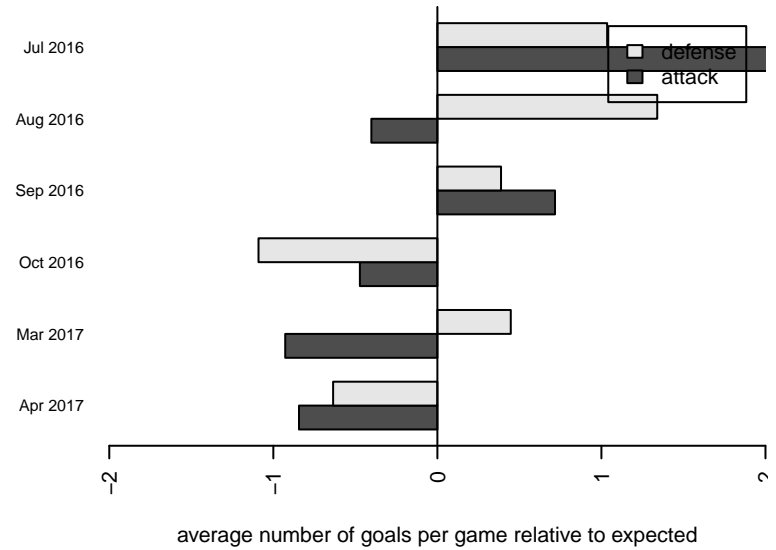

Performance relative to 13 month average